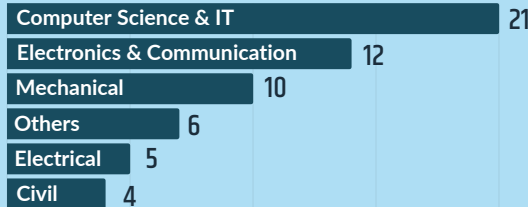

37,650

(*figures in terms of 2 months full-time perks)

INDUSTRIAL ASSOCIATION

BATCH HIGHLIGHTS

ACADEMIC BACKGROUND

INTERNSHIP ROLES (2018-20)

WORK EXPERIENCE

WORK EX DOMAIN