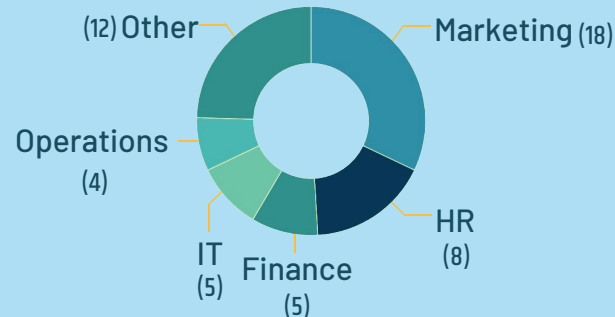

37,650

(*figures in terms of 2 months full-time perks)

INDUSTRIAL ASSOCIATION

BATCH HIGHLIGHTS

ACADEMIC BACKGROUND

INTERNSHIP ROLES (2018-20)

WORK EXPERIENCE

WORK EX DOMAIN