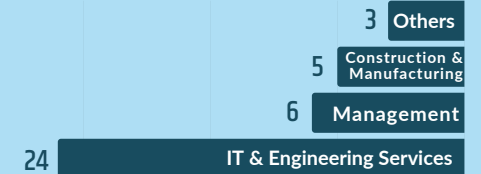

37,650

(*figures in terms of 2 months full-time perks)

INDUSTRIAL ASSOCIATION

BATCH HIGHLIGHTS

ACADEMIC BACKGROUND

INTERNSHIP ROLES (2018-20)

WORK EXPERIENCE

WORK EX DOMAIN